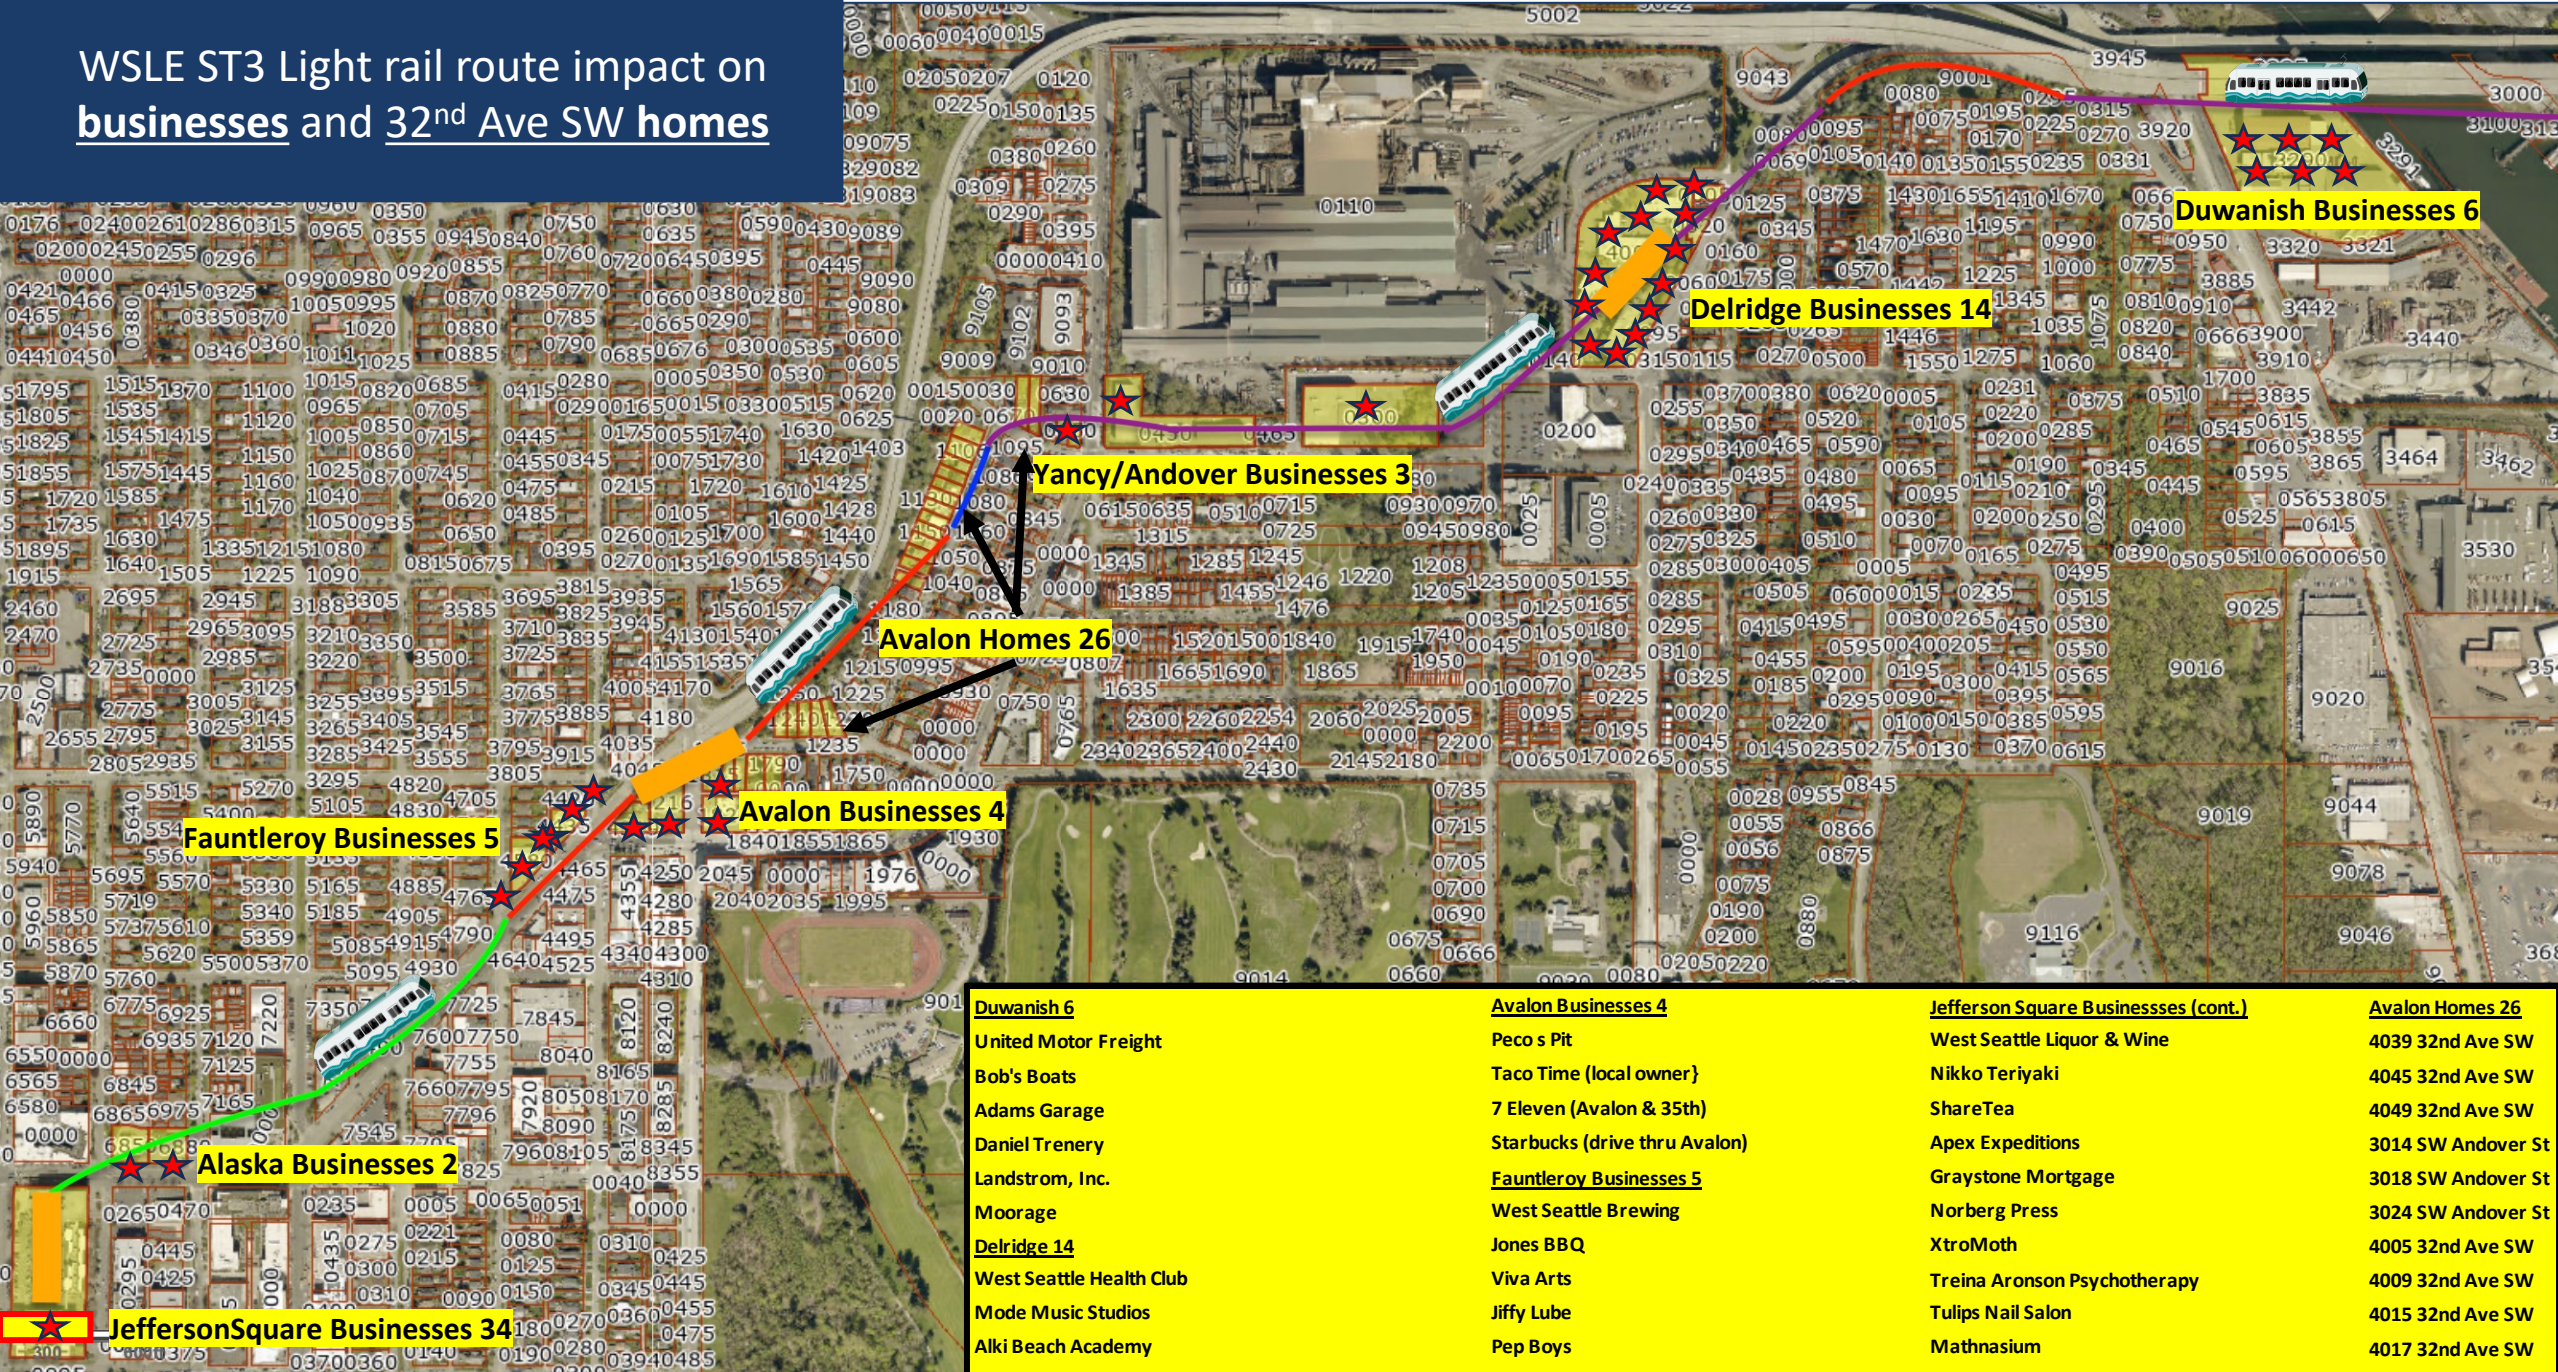

WSLE ST3 Light rail route impact on businesses and 32nd Ave SW homes

Duwanish 6	Avalon Businesses 4	Jefferson Square Businesses (cont.)	Avalon Homes 26
United Motor Freight	Peco s Pit	West Seattle Liquor & Wine	4039 32nd Ave SW
Bob's Boats	Taco Time (local owner)	Nikko Teriyaki	4045 32nd Ave SW
Adams Garage	7 Eleven (Avalon & 35th)	ShareTea	4049 32nd Ave SW
Daniel Trenerly	Starbucks (drive thru Avalon)	Apex Expeditions	3014 SW Andover St
Landstrom, Inc.	Fauntleroy Businesses 5	Graystone Mortgage	3018 SW Andover St
Moorage	West Seattle Brewing	Norberg Press	3024 SW Andover St
Delridge 14	Jones BBQ	XtroMoth	4005 32nd Ave SW
West Seattle Health Club	Viva Arts	Treina Aronson Psychotherapy	4009 32nd Ave SW
Mode Music Studios	Jiffy Lube	Tulips Nail Salon	4015 32nd Ave SW
Alki Beach Academy	Pep Boys	Mathnasium	4017 32nd Ave SW
Ounces Taproom & Beer Garden	Alaska Businesses 2	Supercuts	4025 32nd Ave SW
Skylark Cafe	Zoom+Care	SK Cigarland	4029 32nd Ave SW
Sound Physical Therapy	Homestreet Bank	Defensive Driving School	4031 32nd Ave SW
Subway (local franchise owner)	Jefferson Square Businesses 34	Edward Jones	4035 32nd Ave SW
Uptown Espresso	Jefferson Square	Pet Pros	4055 32nd Ave SW
Delridge Deli Mart	Western Union	Z Optic Eye Care	4001 32nd Ave SW
PNTA	Dream Dinners	Bartell Drugs	4051 32nd Ave SW
ILWU 52 (local chapter)	School of Rock	Junction Dental	3237 SW Genesee St
Precision Dance Academy	Safeway (Jefferson Square)	Valorie Johnson, LICSW, LLC	3229 SW Genesee St
Campfire USA	Highline Physical Therapy	Physician Billing Partners	3227 SW Genesee St
Frye Commerce Center	ATI Physical Therapy	Transformational Psychiatry NW	3225 SW Genesee St
Yancy/Andover Businesses 3	LaVida Massage	Ruth Herman— Dunn & Gina Fornea	3224 S Genesee St
Life Storage	West Seattle Animal Hospital	U Frame it	3220 S Genesee St
Yancy Property LLC	Tango Card		3218 S Genesee St
Sound Testing	The Joint Chiropractic		3212 S Genesee St
			3206 S Genesee St